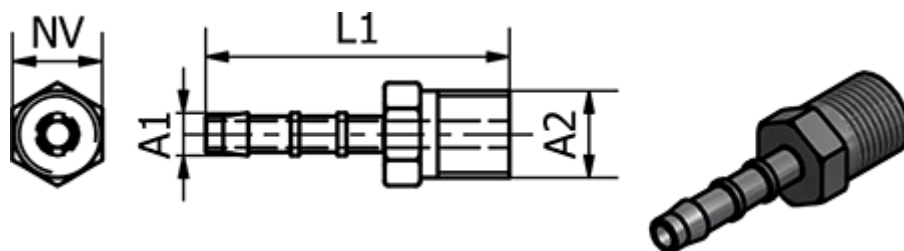

Article number: 586311315

Description: Tube Connector 31.1315, Ø5 - R 1/4"

Measures

Ext. hose diameter A1	= 5
L1	= 36
NV	= 14
Thread A2	= R 1/4"